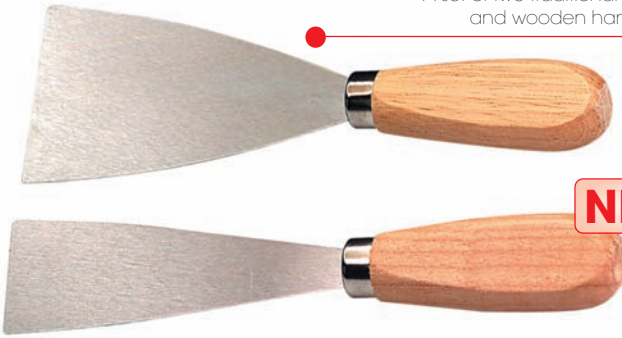

Stock No	PRICE
165950106	£3.10

Offer Price
£2.10

Sliding bevel

Sliding bevel with lightweight plastic stock and 200mm nickel plated steel blade.

Stock No	PRICE
166220103	£4.80

Offer Price
£3.00

Japanese style putty knives

A set of 4 Japanese style putty knives with stainless steel blades with plastic handles. Includes 50, 80, 100 and 120mm wide blades.

Stock No	PRICE
166000109	£3.20

Offer Price
£2.20

Putty Knives - Brushes - Hose Reel

Putty knives

A set of two traditional putty knives with fully polished steel blades and wooden handles. Includes 38 and 63mm wide blades.

Offer Price
£0.90

Stock No	PRICE
10512705	£1.30

NEW

Paint brushes

Traditional wooden handle paint brushes for painting and decorating or industrial use (such as applying grease, etc). Available in a choice of 5 sizes.