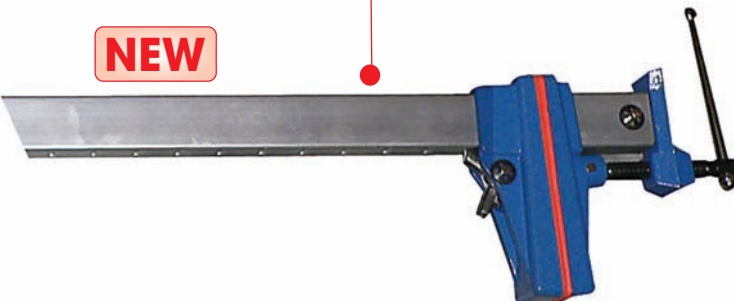

Glue presses/sash cramps

Simple to use quick action sash cramps/glue presses with aluminium rails. Indentations at 25mm for the quick release clamp together with an adjustable end clamp and available in a choice of two sizes.

NEW