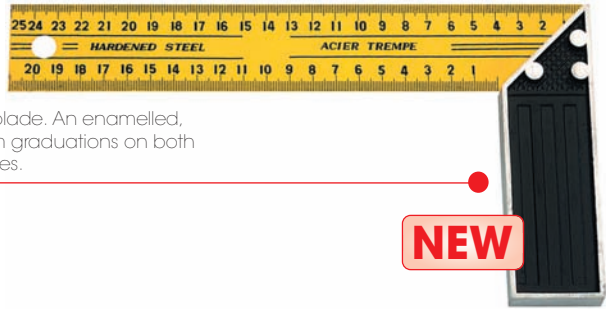

Carpenters Squares

Carpenters square with mitre and 250mm blade. An enamelled, hardened steel blade with easy to read mm graduations on both the inner and outer edges and on both sides.

Stock No	PRICE
165950106	£3.10

Offer Price
£2.10